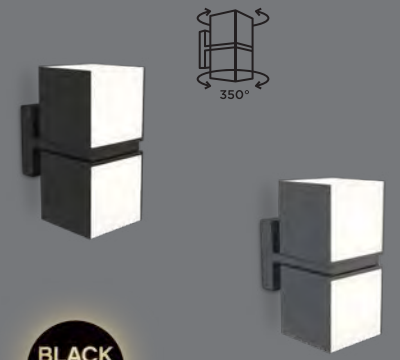

CUBA

wall

Modern & versatile wall lights suitable for vertical and horizontal mounting. The 2 light heads can be rotated over 350°, resulting in up - down or side light effects. Available with a warm white and daylight white integrated LED module.

reddot design award
winner 2019

Matt Black
Dark Grey

5193801012

5193801118

5193808118

CLASS I
IP54
LED 12.2Wx2
1000 Lumen
Die Cast Aluminium

CLASS I
IP54
LED 12.2Wx2
1000 Lumen
Die Cast Aluminium