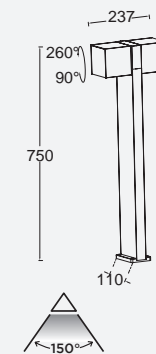

reddot design award
winner 2019

CUBA

bollard

This modern outdoor bollard is your best friend and companion. With its 75cm the CUBA bollard leads you along the darkest paths. And that's not all, it's available with a warm white and daylight white integrated LED module. Both versions will create an excellent atmosphere.

Dark Grey

7193801118

CLASS I
IP54
LED 12.2Wx2
900 Lumen
Die Cast Aluminium

7193803118

CLASS I
IP54
LED 12.2Wx2
900 Lumen
Die Cast Aluminium