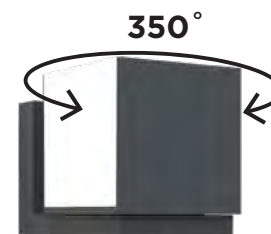

CUBA

wall

CUBA, design award winning LED light, now available in a one head version with warm light or daylight integrated LED module. Resulting in a compact solution providing the same superb lighting effects and orientation flexibility.

Matt Black

5193803012

Dark Grey

5193803118

5193814118

CLASS I
IP54
LED 12.2W
500 Lumen
Die Cast Aluminium

3000K

CLASS I
IP54
LED 12.2W
500 Lumen
Die Cast Aluminium