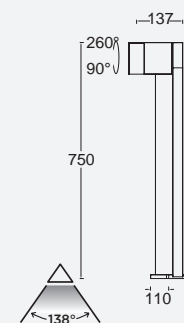

CUBA

bollard

Our award-winning bollard version of the CUBA features one orientable head. This model is also available with an integrated side earth socket.

Matt Black

7193802012

Dark Grey

7193802118

7193805118

CLASS I
IP54
LED 12.2W
500 Lumen
Die Cast Aluminium

3000K

CLASS I
IP54
LED 12.2W
500 Lumen
16A - Max. 3500W
Die Cast Aluminium

3000K

350°

Integrated
Dusk to Dawn
Sensor