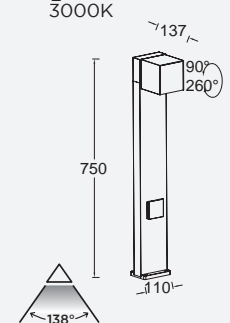

CUBA

bollard

Our award-winning bollard version of the CUBA features one orientable head. This model is also available with an integrated side earth socket.

Matt Black

7193802012

Dark Grey

7193802118

7193805118

CLASS I
IP54
LED 12.2W
500 Lumen
Die Cast Aluminium

3000K

CLASS I
IP54
LED 12.2W
500 Lumen
16A - Max. 3500W
Die Cast Aluminium

3000K

350°

Integrated
Dusk to Dawn
Sensor