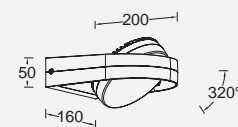

Dark Grey

5196301118

CLASS I
IP54
LED 13.5W
1000 Lumen
Die Cast Aluminium

3000K