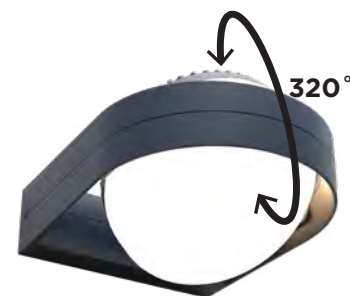

## wall & bollard

Wall & bollard light FELE brings outdoor lighting with an architectural value, including rotatable head. FELE wall light fits perfectly at your front door, the head can give an up or down powerful lightbeam. A combination of technical excellence and tasteful design.