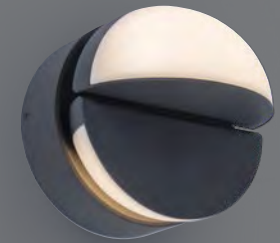

EKLIPS

wall

Multi purpose LED Outdoor wall light with two half-moon shape diffusers. You can turn these two lightheads over an angle of 90°, creating a combination of an Up & Down light, a wall washer or a frontal light effect.

Dark Grey

519900118

CLASS I
IP54
LED 13W
1000 Lumen
Aluminium+Synthetics

3000K