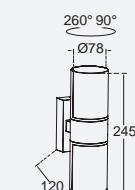

CYRA

wall

Tubular wall light with a combination of anthracite grey aluminium body and opal white diffuser. The two moveable heads offer you a 350° rotation possibility resulting in a nice glow on your external wall or a frontal diffuse lightbeam. Comes also in a motion sensor version.

Dark Grey

5198101118

CLASS I
IP54
LED 16.1W
950 Lumen
Die Cast Aluminium

3000K

5198102118

CLASS I
IP54
LED 16.5W
1000 Lumen
Die Cast Aluminium

3000K