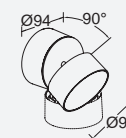

Dark Grey

5626001118

CLASS I
IP54
LED 10W
900 Lumen
Die Cast Aluminium

4000K