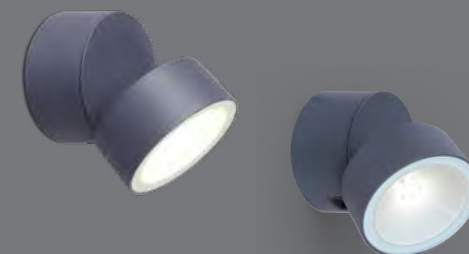

TRUMPET

wall

Accentuate your outdoor places with this powerful LED wall light with moveable spotlight. Now also available in small version with a light output of 600 lumen.

Dark Grey

5626001118

CLASS I
IP54
LED 10W
900 Lumen
Die Cast Aluminium

4000K

5626101125

CLASS I
IP54
LED 6.7W
600 Lumen
Aluminium+Synthetics

4000K