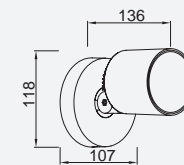

Dark Grey

6609202118

CLASS I
IP54
LED 5.9W
380 Lumen
Die Cast Aluminium
3000K