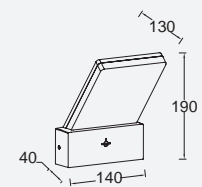

PANO

wall & bollard

An elegant LED Outdoor wall & Bollard light with an ultra flat, frameless diffuser. Comes with an integrated adjustable colour switch. You can tune the light colour from warm white to cool white in a very convenient way.

Dark Grey

5289001118

CLASS I
IP54
LED 17.5W
1300 Lumen
Die Cast Aluminium

7289001118

CLASS I
IP54
LED 17.5W
1300 Lumen
Die Cast Aluminium