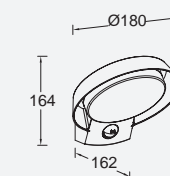

POLO

wall & bollard

A touch of modern simplicity and an enchanting light for your garden or patio. The POLO wall light & bollard made of aluminum offers a downward-facing, bright beam of warm-white LED light, making it ideal for lighting your outdoor spaces. The wall light model comes also with motion sensor, perfectly integrated in the luminaire base.

Dark Grey

5205701118

CLASS I
IP54
LED 15W
1100 Lumen
Die Cast Aluminium

5205702118

CLASS I
IP54
LED 16.1W
1100 Lumen
Die Cast Aluminium

7105701118

CLASS I
IP54
LED 15W
1100 Lumen
Die Cast Aluminium

FAST CONNECTION