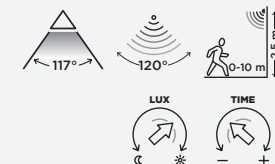

5205702118

CLASS I
IP54
LED 16.1W
1100 Lumen
Die Cast Aluminium