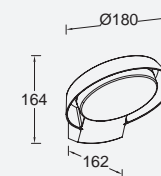

POLO

wall & bollard

A touch of modern simplicity and an enchanting light for your garden or patio. The POLO wall light & bollard made of aluminum offers a downward-facing, bright beam of warm-white LED light, making it ideal for lighting your outdoor spaces. The wall light model comes also with motion sensor, perfectly integrated in the luminaire base.

Dark Grey

5205701118

CLASS I
IP54
LED 15W
1100 Lumen
Die Cast Aluminium

5205702118

CLASS I
IP54
LED 16.1W
1100 Lumen
Die Cast Aluminium

7105701118

CLASS I
IP54
LED 15W
1100 Lumen
Die Cast Aluminium

FAST CONNECTION