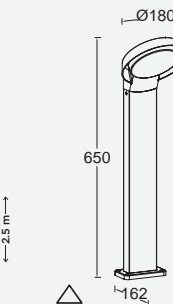

POLO

wall & bollard

A touch of modern simplicity and an enchanting light for your garden or patio. The POLO wall light & bollard made of aluminum offers a downward-facing, bright beam of warm-white LED light, making it ideal for lighting your outdoor spaces. The wall light model comes also with motion sensor, perfectly integrated in the luminaire base.

Dark Grey

5205701118

CLASS I
IP54
LED 15W
1100 Lumen
Die Cast Aluminium

5205702118

CLASS I
IP54
LED 16.1W
1100 Lumen
Die Cast Aluminium

7105701118

CLASS I
IP54
LED 15W
1100 Lumen
Die Cast Aluminium

FAST CONNECTION