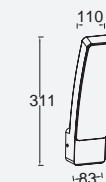

► "Also available in **LUTEC connect** version" see page 359

Dark Grey

**5288902118**

CLASS I  
IP54  
LED 17.3W  
1100 Lumen  
Die Cast Aluminium

**5288903118**

CLASS I  
IP54  
LED 18W  
1100 Lumen  
Die Cast Aluminium