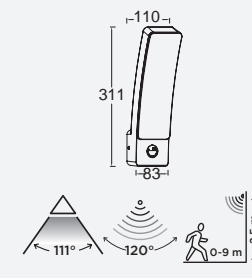

► "Also available in **LUTEC connect** version" see page 359

Dark Grey

**5288902118**

CLASS I  
IP54  
LED 17.3W  
1100 Lumen  
Die Cast Aluminium

**5288903118**

CLASS I  
IP54  
LED 18W  
1100 Lumen  
Die Cast Aluminium