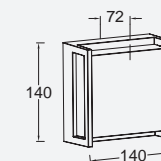

Dark Grey

5195401118

CLASS I
IP54
LED 9.5W
650 Lumen
Die Cast Aluminium

3000K