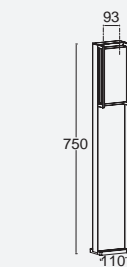

**7193001118**

CLASS I  
IP54  
LED 17.3W  
1100 Lumen  
Die Cast Aluminium

**7193004118**

CLASS I  
IP54  
LED 17W  
1000 Lumen  
Die Cast Aluminium