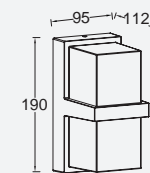

# STELA

wall

The STELA Outdoor Wall Light draws design inspiration from the well-known CUBA, offering a compact and a high light output solution for outdoor illumination. This fixture combines practicality and style to bring understated elegance to your exterior spaces.

Dark Grey

5197401118

CLASS I  
 IP54  
 LED 14W  
 1100 Lumen  
 Die Cast Aluminium  
  
 3000K

**FAST CONNECTION**