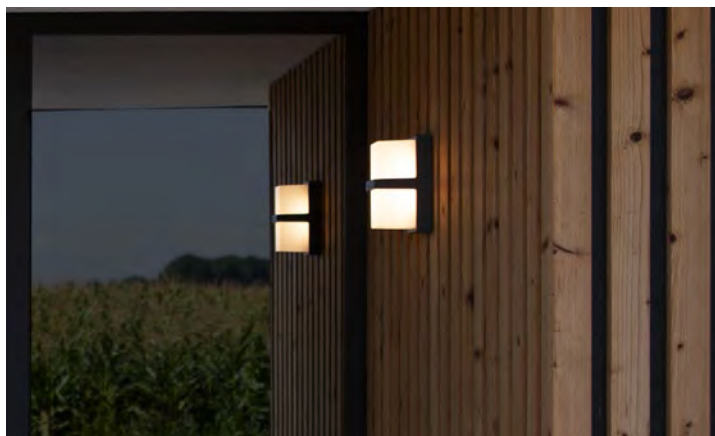

# STELA

wall

The STELA Outdoor Wall Light draws design inspiration from the well-known CUBA, offering a compact and a high light output solution for outdoor illumination. This fixture combines practicality and style to bring understated elegance to your exterior spaces.

Dark Grey

5197401118

CLASS I  
 IP54  
 LED 14W  
 1100 Lumen  
 Die Cast Aluminium  
  
 3000K

**FAST CONNECTION**