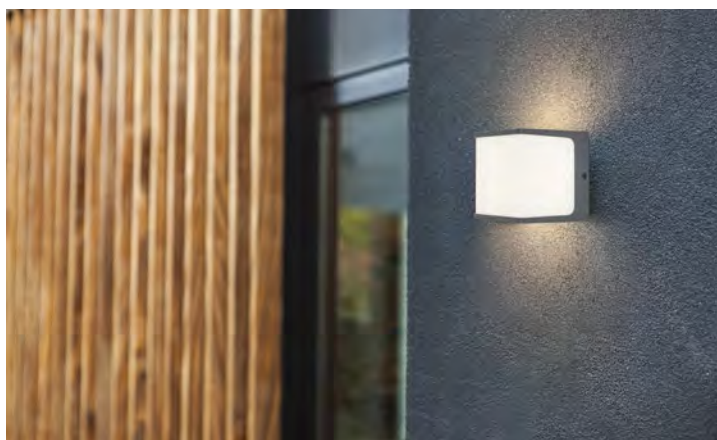

DOBLO

wall

This LED wall light in anthracite grey sits in a cubic holder made of durable die cast aluminium. The elegant design catches the eye and radiates powerful rays of warm white light that illuminate the wall.

Dark Grey

5197002125

CLASS I
IP54
LED 14.5W
1100 Lumen
Die Cast Aluminium

3000K