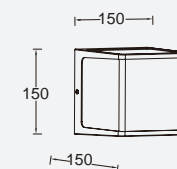

Dark Grey

5105001125

CLASS I
IP54
LED 19.1W
1500 Lumen
Die Cast Aluminium
E
3000K