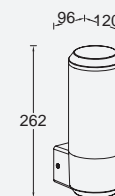

Dark Grey

5288201118

CLASS I
IP44
E27 LED Max.15W
Die Cast Aluminium

5288202118

CLASS I
IP44
E27 LED Max.15W
Die Cast Aluminium

7288201118

CLASS I
IP44
E27 LED Max.15W
Die Cast Aluminium

FAST CONNECTION