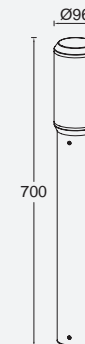

HEROS

wall & bollard

HEROS the evergreen cylindrical LED Outdoor Light. Robust yet subtle, thanks to the double transparent and white ribbed polycarbonate diffusor. The HEROS family consists of a wall light, a wall light with a perfectly integrated PIR sensor and a bollard with a convenient 360° light beam. Suitable for E27 retrofit bulbs, not included.

Dark Grey

5288201118

CLASS I
IP44
E27 LED Max.15W
Die Cast Aluminium

5288202118

CLASS I
IP44
E27 LED Max.15W
Die Cast Aluminium

7288201118

CLASS I
IP44
E27 LED Max.15W
Die Cast Aluminium

FAST CONNECTION