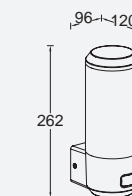

Dark Grey

5288201118

CLASS I
IP44
E27 LED Max.15W
Die Cast Aluminium

5288202118

CLASS I
IP44
E27 LED Max.15W
Die Cast Aluminium

7288201118

CLASS I
IP44
E27 LED Max.15W
Die Cast Aluminium

FAST CONNECTION