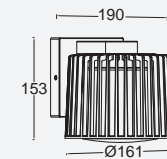

SHYNE

wall & ceiling

The SHYNE family of lighting fixtures, all in a modern black finish, features E27 sockets for versatility. This collection includes two wall lights, a ceiling light, and a bollard, offering a coordinated and stylish lighting solution for your outdoor space.

Matt Black

5197501012

CLASS I
IP54
E27 LED Max.25W
Die Cast Aluminium

6397501012

CLASS I
IP54
E27 LED Max.25W
Die Cast Aluminium