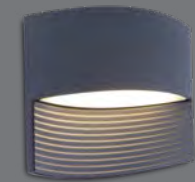

LOTUS

wall

Captivating design with a beautiful up & down light effect. This elegant wall light is the perfect addition to your entry door.

Dark Grey

5193201118

CLASS I
IP54
LED 11W
500 Lumen
Die Cast Aluminium