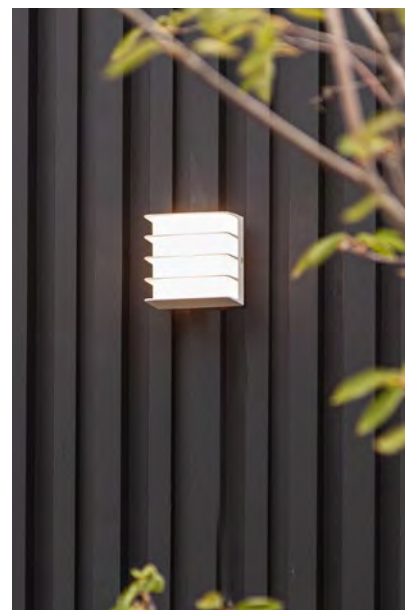

GRIDY

wall

Compact LED Outdoor wall light with grill design. Can be used in horizontal and vertical position. Ideal to create lovely patterns on garden walls in double or triple installation. Comes in the actual colour: mat white

White

5289401469

CLASS I
IP54
LED 14.5W
700 Lumen
Die Cast Aluminium

3000K