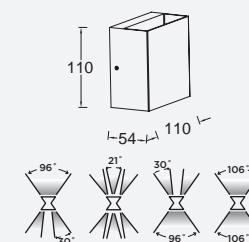

# GEMINI BEAMS

wall

The GEMINI BEAMS Up & Down wall light comes with a new adjustable light beams option. The built-in mechanical ring with diaphragms can be adjusted to 4 different patterns. These will create beautiful light patterns on your exterior walls. Now also available in white.

- Matt Black**    **5104003012**
- White**        **5104003032**    **Dark Grey**    **5104005118**

CLASS I  
IP54  
LED 10W  
400 Lumen  
Die Cast Aluminium

CLASS I  
IP54  
LED 10W  
400 Lumen  
Die Cast Aluminium