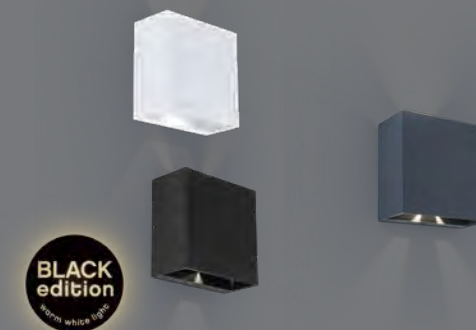

# GEMINI BEAMS

wall

The GEMINI BEAMS Up & Down wall light comes with a new adjustable light beams option. The built-in mechanical ring with diaphragms can be adjusted to 4 different patterns. These will create beautiful light patterns on your exterior walls. Now also available in white.

- Matt Black**    **5104003012**
- White**        **5104003032**    **Dark Grey**    **5104005118**

CLASS I  
IP54  
LED 10W  
400 Lumen  
Die Cast Aluminium

CLASS I  
IP54  
LED 10W  
400 Lumen  
Die Cast Aluminium