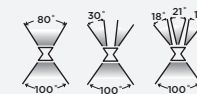

Matt Black

5287901012

CLASS I
IP44
LED 21W
850 Lumen
Die Cast Aluminium