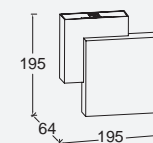

Matt Black

5287901012

CLASS I
IP44
LED 21W
850 Lumen
Die Cast Aluminium