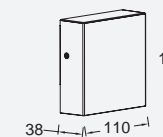

CLASS I
IP54
LED 9.5W
750 Lumen
Die Cast Aluminium
3000K