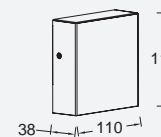

Dark Grey **510400118** Matt Black **510400202** S/S **5104004001**

CLASS I
IP54
LED 9.5W
750 Lumen
Die Cast Aluminium
4000K