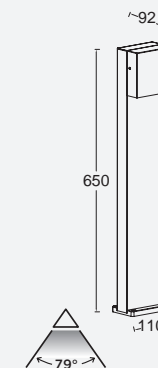

GEMINI XF

bollard

The bollard GEMINI XF is perfect to install along your garden paths as there is no sky pollution thanks to the one direction powerful light beam. XF stands for "EXTRA FLAT"

Dark Grey

7104001118

Matt Black **7104002012**

CLASS I
IP54
LED 9.5W
750 Lumen
Die Cast Aluminium

CLASS I
IP54
LED 9.5W
750 Lumen
Die Cast Aluminium