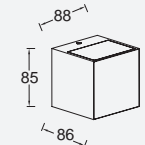

Dark Grey

5189114118

Matt Black

5189125012

CLASS I
IP54
LED 9W
850 Lumen
Die Cast Aluminium