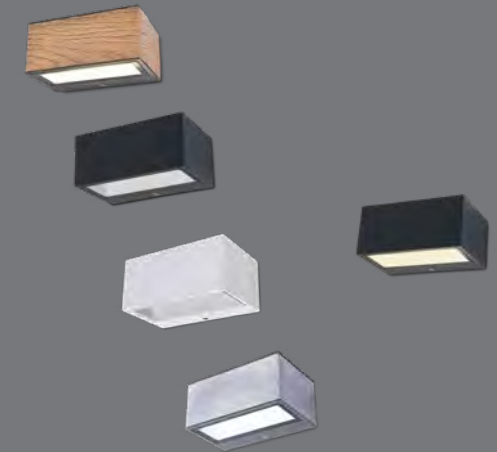

GEMINI

wall

Minimalistic design but great light output. This elegant "brick" light in die-cast aluminum radiates a perfect bi-directional beam. Next to the actual finishes: dark grey, white and stainless steel, we introduce now a brand new version in an imitation wood look.

- Wood Look **5189135118**
- Dark Grey **5189102118**
- White **5189102032**
- S/S **5189103118**

5189113118

CLASS I
IP54
LED 10.5W
700 Lumen
Die Cast Aluminium

CLASS I
IP54
LED 10.5W
700 Lumen
Die Cast Aluminium