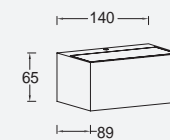

GEMINI

wall

Minimalistic design but great light output. This elegant "brick" light in die-cast aluminum radiates a perfect bi-directional beam. Next to the actual finishes: dark grey, white and stainless steel, we introduce now a brand new version in an imitation wood look.

- Wood Look **5189135118**
- Dark Grey **5189102118**
- White **5189102032**
- S/S **5189103118**

5189113118

CLASS I
IP54
LED 10.5W
700 Lumen
Die Cast Aluminium

CLASS I
IP54
LED 10.5W
700 Lumen
Die Cast Aluminium