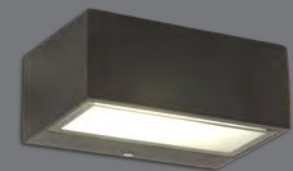

GEMINI

wall

The modern-style GEMINI outdoor wall light is constructed from dark grey die cast aluminum, with a frosted glass diffuser. Designed for use with retrofit E27 lamps, such as G45 or T45, so you can choose the desired light effect you want to achieve on your wall. The compact width of 170mm means the GEMINI is convenient to install on any wall around the house.

Dark Grey

5602734118

CLASS I
IP44
E27 Max.40W
Die Cast Aluminium