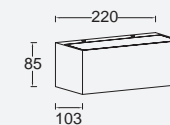

Matt Black

Dark Grey

5189101118

CLASS I
IP54
LED 21W
1230 Lumen
Die Cast Aluminium