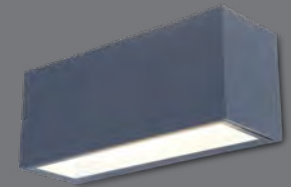

GEMINI

wall

The large version in this family is very convenient for an installation at a certain height for larger external walls or entrances. Thanks to a light output of more than 3000 lumen, the light beam will cover the full surface in two directions.

Dark Grey

5189104118

CLASS I
IP54
LED 46W
3300 Lumen
Die Cast Aluminium

4000K