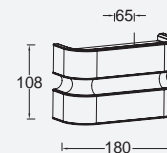

MAYA

wall

This small Up & Down wall light in Aluminium with stainless steel cover has a timeless design and is slim and efficient. Rectangular version comes with motion sensor.

S/S

5198302001

CLASS I
IP44
LED 14.5W
1000 Lumen
Stainless Steel

5198401001

CLASS I
IP44
LED 18.5W
1200 Lumen
Stainless Steel