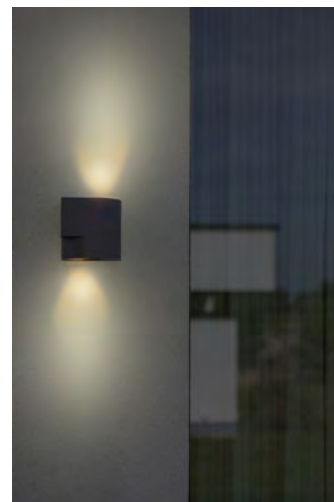

MARBO

wall

Up & Down LED light revisited, MARBO shows an updated and fresh design, combining round and square geometric elements. Suitable for GU10 retrofit spot lights. The ideal solution to create distinctive light patterns around your house.

**FAST
CONNECTION**

Dark Grey

5288001118

CLASS I
IP44
GU10 LED Max.2*15W
Die Cast Aluminium