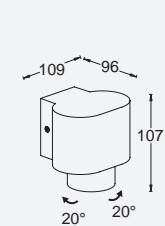

CYPRES

wall

CYPRES designs showing updated possibilities for Up & Down LED lighting. Thanks to the adjustable heads, you can create distinctive and perfectly positioned light patterns on the outdoor walls of your house. Suitable for GU10 retrofit spot lights, not included.

FAST CONNECTION

Dark Grey

6604001118

CLASS I
IP44
GU10 LED Max.7W
Die Cast Aluminium

6604002118

CLASS I
IP44
GU10 LED Max.2*7W
Die Cast Aluminium