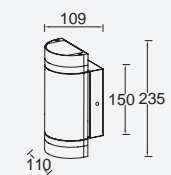

FOCUS

wall

FOCUS, Up & Down wall light, comes now in a Dusk to Dawn execution. The D2D sensor is perfectly integrated in the evergreen and original LUTEC design.

Dark Grey

5604023118

CLASS I
IP44
GU10 Max. 2*35W
Die Cast Aluminium