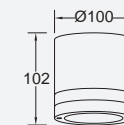

Dark Grey

6304201118

CLASS I
IP44
GU10 Max.35W
Die Cast Aluminium