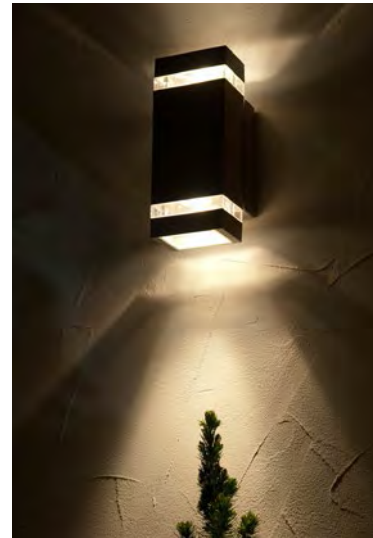

FOCUS

wall

Square execution in die-cast aluminum, with an integrated LED engine comes in a downlight version and in an up & down light version.

Dark Grey

5605013118

CLASS I
IP44
LED 8.3W
500 Lumen
Die Cast Aluminium