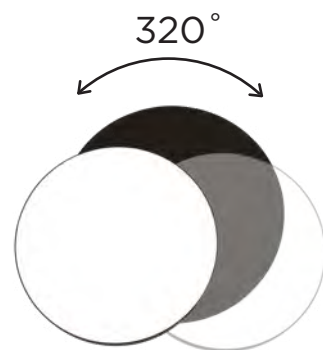

GOLETA

wall & ceiling

GOLETA LED Outdoor Ceiling light combines a flat and contemporary design with a number of convenient options. Integrated manual switch to select Warm White or Cool White light. Powerful and homogenous light glow in the front and subtle light glow on the back. Separately controllable with the standard room switch.

FAST CONNECTION

Matt Black

5205801012

CLASS I
IP54
LED 24.3W
1700 Lumen
Die Cast Aluminium