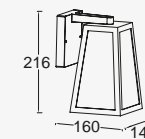

Matt Black

5290903012

CLASS I
IP44
E27 Max.40W
Die Cast Aluminium