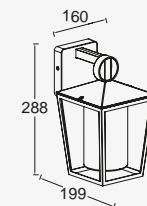

WEST

wall

WEST is a wall down lantern, perfectly matching with your front door or garden shed. Elegant combination of the matt black open frame and the clear cylindrical glass. You can apply the newest E27 filament LED bulbs, now available in all forms & shades. (bulb not included)

Matt Black

5207901012

CLASS I
IP44
E27 Max.40W
Die Cast Aluminium

**FAST
CONNECTION**