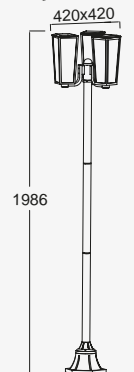

PINE

wall & bollard

The stylish outdoor light PINE, combines a rustic touch with contemporary shapes. This family for outdoor is pure elegance thanks to a mix of high-end aluminium with sleek lines and the shapes of the clear glass that protects the light bulb. This medium size lantern sits perfectly at your front door, alongside your terrace or can accentuate a façade.

Matt Black

5296602012

CLASS I
IP44
E27 Max.40W
Die Cast Aluminium

7196601012

CLASS I
IP44
E27 Max.40W
Die Cast Aluminium

7196603012

CLASS I
IP44
3*E27 Max.40W
Die Cast Aluminium

FAST CONNECTION