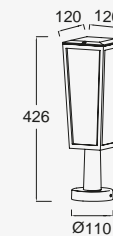

PINE

wall & bollard

The stylish outdoor light PINE, combines a rustic touch with contemporary shapes. This family for outdoor is pure elegance thanks to a mix of high-end aluminium with sleek lines and the shapes of the clear glass that protects the light bulb. This medium size lantern sits perfectly at your front door, alongside your terrace or can accentuate a façade.

Matt Black

5296602012

CLASS I
IP44
E27 Max.40W
Die Cast Aluminium

7196601012

CLASS I
IP44
E27 Max.40W
Die Cast Aluminium

7196603012

CLASS I
IP44
3*E27 Max.40W
Die Cast Aluminium

FAST CONNECTION