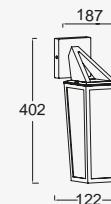

Matt Black

5296602012

CLASS I
IP44
E27 Max.40W
Die Cast Aluminium