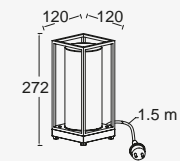

FLAIR

portable & bollard

The portable version, with an 1.5 meter outdoor wire and plug, will create a cosy atmosphere on your garden tables & terraces. The bollard makes the FLAIR family complete. Also these two executions are suitable for E27 filament LED retrofit bulbs.

Matt Black

6588801012

CLASS I
IP44
E27 Max.40W
Die Cast Aluminium

7288801012

CLASS I
IP44
E27 Max.40W
Die Cast Aluminium