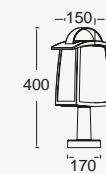

Matt Black
Clear Glass

7273604012

CLASS I
IP44
E27 Max.40W
Die Cast Aluminium