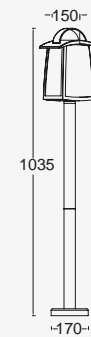

KELSEY

bollard

While using the newest "filament" retrofit LED bulbs with your KELSEY bollards, you will create a charming atmosphere along your garden paths. Available with 2 different types of glass, water glass and clear glass diffuser.

Matt Black
Clear Glass

7273605012

CLASS I
IP44
E27 Max.40W
Die Cast Aluminium

7273606012

CLASS I
IP44
3*E27 Max.40W
Die Cast Aluminium