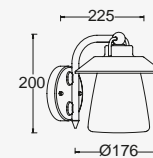

CATE

wall & bollard

This complete family with an authentic feel will turn your garden into a cozy & warm atmosphere, while using the newest "filament" LED bulbs.

Rust Matt

5264201213

CLASS I
IP44
E27 Max.40W
Die Cast Aluminium