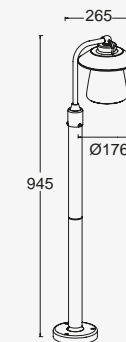

7264210213

CLASS I
IP44
E27 Max.40W
Die Cast Aluminium