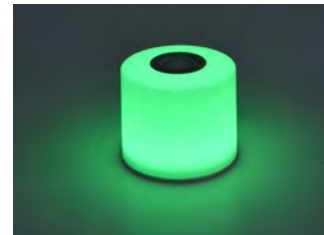

touch control

app control

charging

* Dimming

Adjustable whites

2700 K 6500 K

RGB

Activity lights

NOMA

portable

NOMA is a modular, spheric light which can be used at any desired place indoor & outdoor. Create diverse coloured light scenes by means of App, Touch or Remote control. The starter kit comes with 2 light modules and a charger station (incl. USB cable). Multiple extension possible with the NOMA+ additional module.