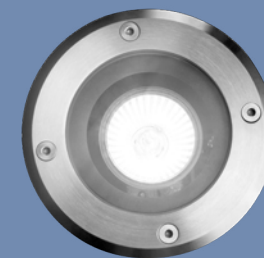

berlin

recessed ground

Round stainless recessed ground spots creating a nice effect to guide you along your driveway, pathway or terrace. Compact in size yet solid in construction, you can drive over it with a car.

7700511012

CLASS I
IP67 & IP65
GU10 35W
Stainless Steel