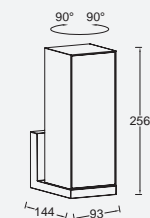

CUBA

wall

Rectangular, modern & versatile outdoor wall light with integrated connected LED module suitable for vertical and horizontal mounting. The light head with double diffuser can be rotated over 90°. Also available with motion sensor.

smart lighting technology

Dark Grey

5193810118

CLASS I
IP54
LED 15W
1000 Lumen
Die Cast Aluminium

* Dimming