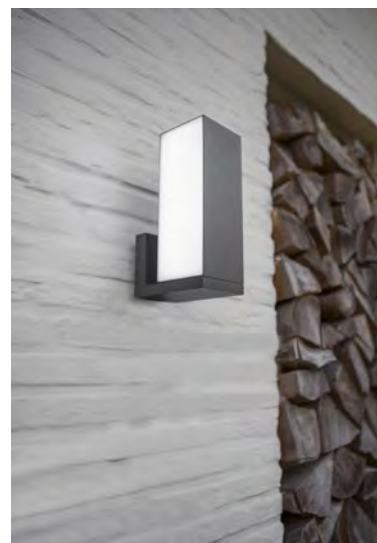

CUBA

wall

Rectangular, modern & versatile outdoor wall light with integrated connected LED module suitable for vertical and horizontal mounting. The light head with double diffuser can be rotated over 90°. Also available with motion sensor.

smart lighting technology

Dark Grey

5193810118

CLASS I
IP54
LED 15W
1000 Lumen
Die Cast Aluminium

* Dimming