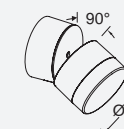

DROPSI

wall

Make your garden an inviting place with this contemporary DROPSI wall lamp. The moveable spotlight head consists of a double diffuser that will accentuate your outdoor space and, in combination with the connected LED module, will create a very nice immersive effect.

smart lighting technology

Dark Grey

5010901118

CLASS I
IP44
LED 9.5W
690 Lumen
Die Cast Aluminium

115

* Dimming

Adjustable whites

RGB