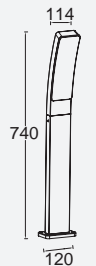

* **Dimming** 

Adjustable whites

2700 K  6500 K

KIRA

wall & bollard

The KIRA outdoor connected LED wall & bollard light featuring a bended and frameless diffuser. Distributes a homogenous white light to illuminate walls, pathways and other open spaces around your home.

smart lighting technology

Dark Grey

5288909118

CLASS I
IP54
LED 19W
1200 Lumen
Die Cast Aluminium

7288906118

CLASS I
IP54
LED 19W
1200 Lumen
Die Cast Aluminium

► "Also available in non connected version" see page 149