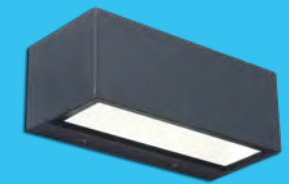

GEMINI

Wall Up & Down

Minimalistic die-cast wall light with a light output of 900 lumen, the light beam will cover the full surface in the two directions. This elegant 'brick' light in dark grey ensures a perfect light beam thanks to the connected LED module.

smart lighting technology

Dark Grey

5189120118

CLASS I
IP54
LED 17W
900 Lumen
Die Cast Aluminium

► "Also available in non connected version" see page 205

* **Dimming**

Adjustable whites

2700 K 6500 K