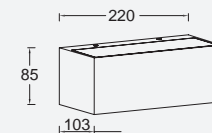

GEMINI

Wall Up & Down

Minimalistic die-cast wall light with a light output of 900 lumen, the light beam will cover the full surface in the two directions. This elegant 'brick' light in dark grey ensures a perfect light beam thanks to the connected LED module.

smart lighting technology

Dark Grey

5189120118

CLASS I
IP54
LED 17W
900 Lumen
Die Cast Aluminium

► "Also available in non connected version" see page 205

* **Dimming**

Adjustable whites

2700 K 6500 K